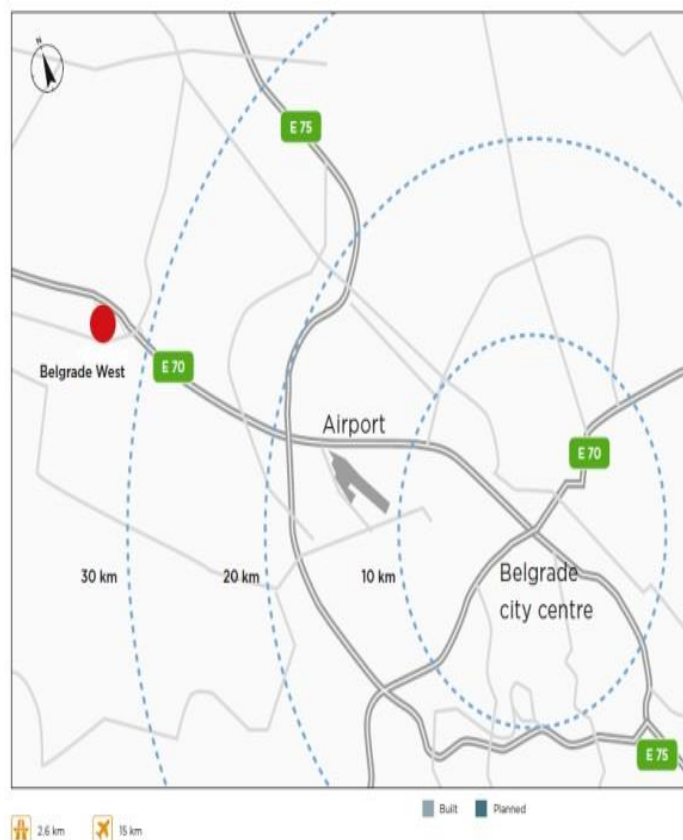

LOGISTIC PARK BELGRADE

Location:	Šimanovci, Belgrade
Size:	Upon request
Description:	<p>Logistic Park Belgrade is located in an established industrial zone near the town of Šimanovci, near to the Beograd-Zagreb E-701 motorway. The location is ideally situated close to the Nikola Tesla international airport, with excellent transport access to Zagreb, Belgrade and state borders.</p> <p>Park Benefits</p> <ul style="list-style-type: none"> Direct highway access Strategic location for logistics Sufficient land available for future expansion Facility managers on-site Leading built-to-suit developer Flexible, long-term lease options Market leading building & sustainability standards
Price:	Upon request

Distances	
Belgrade	33 km
Budapest	360 km
Zagreb	369 km
Sofia	424 km
Skopje	463 km

LOGISTIC PARK BELGRADE